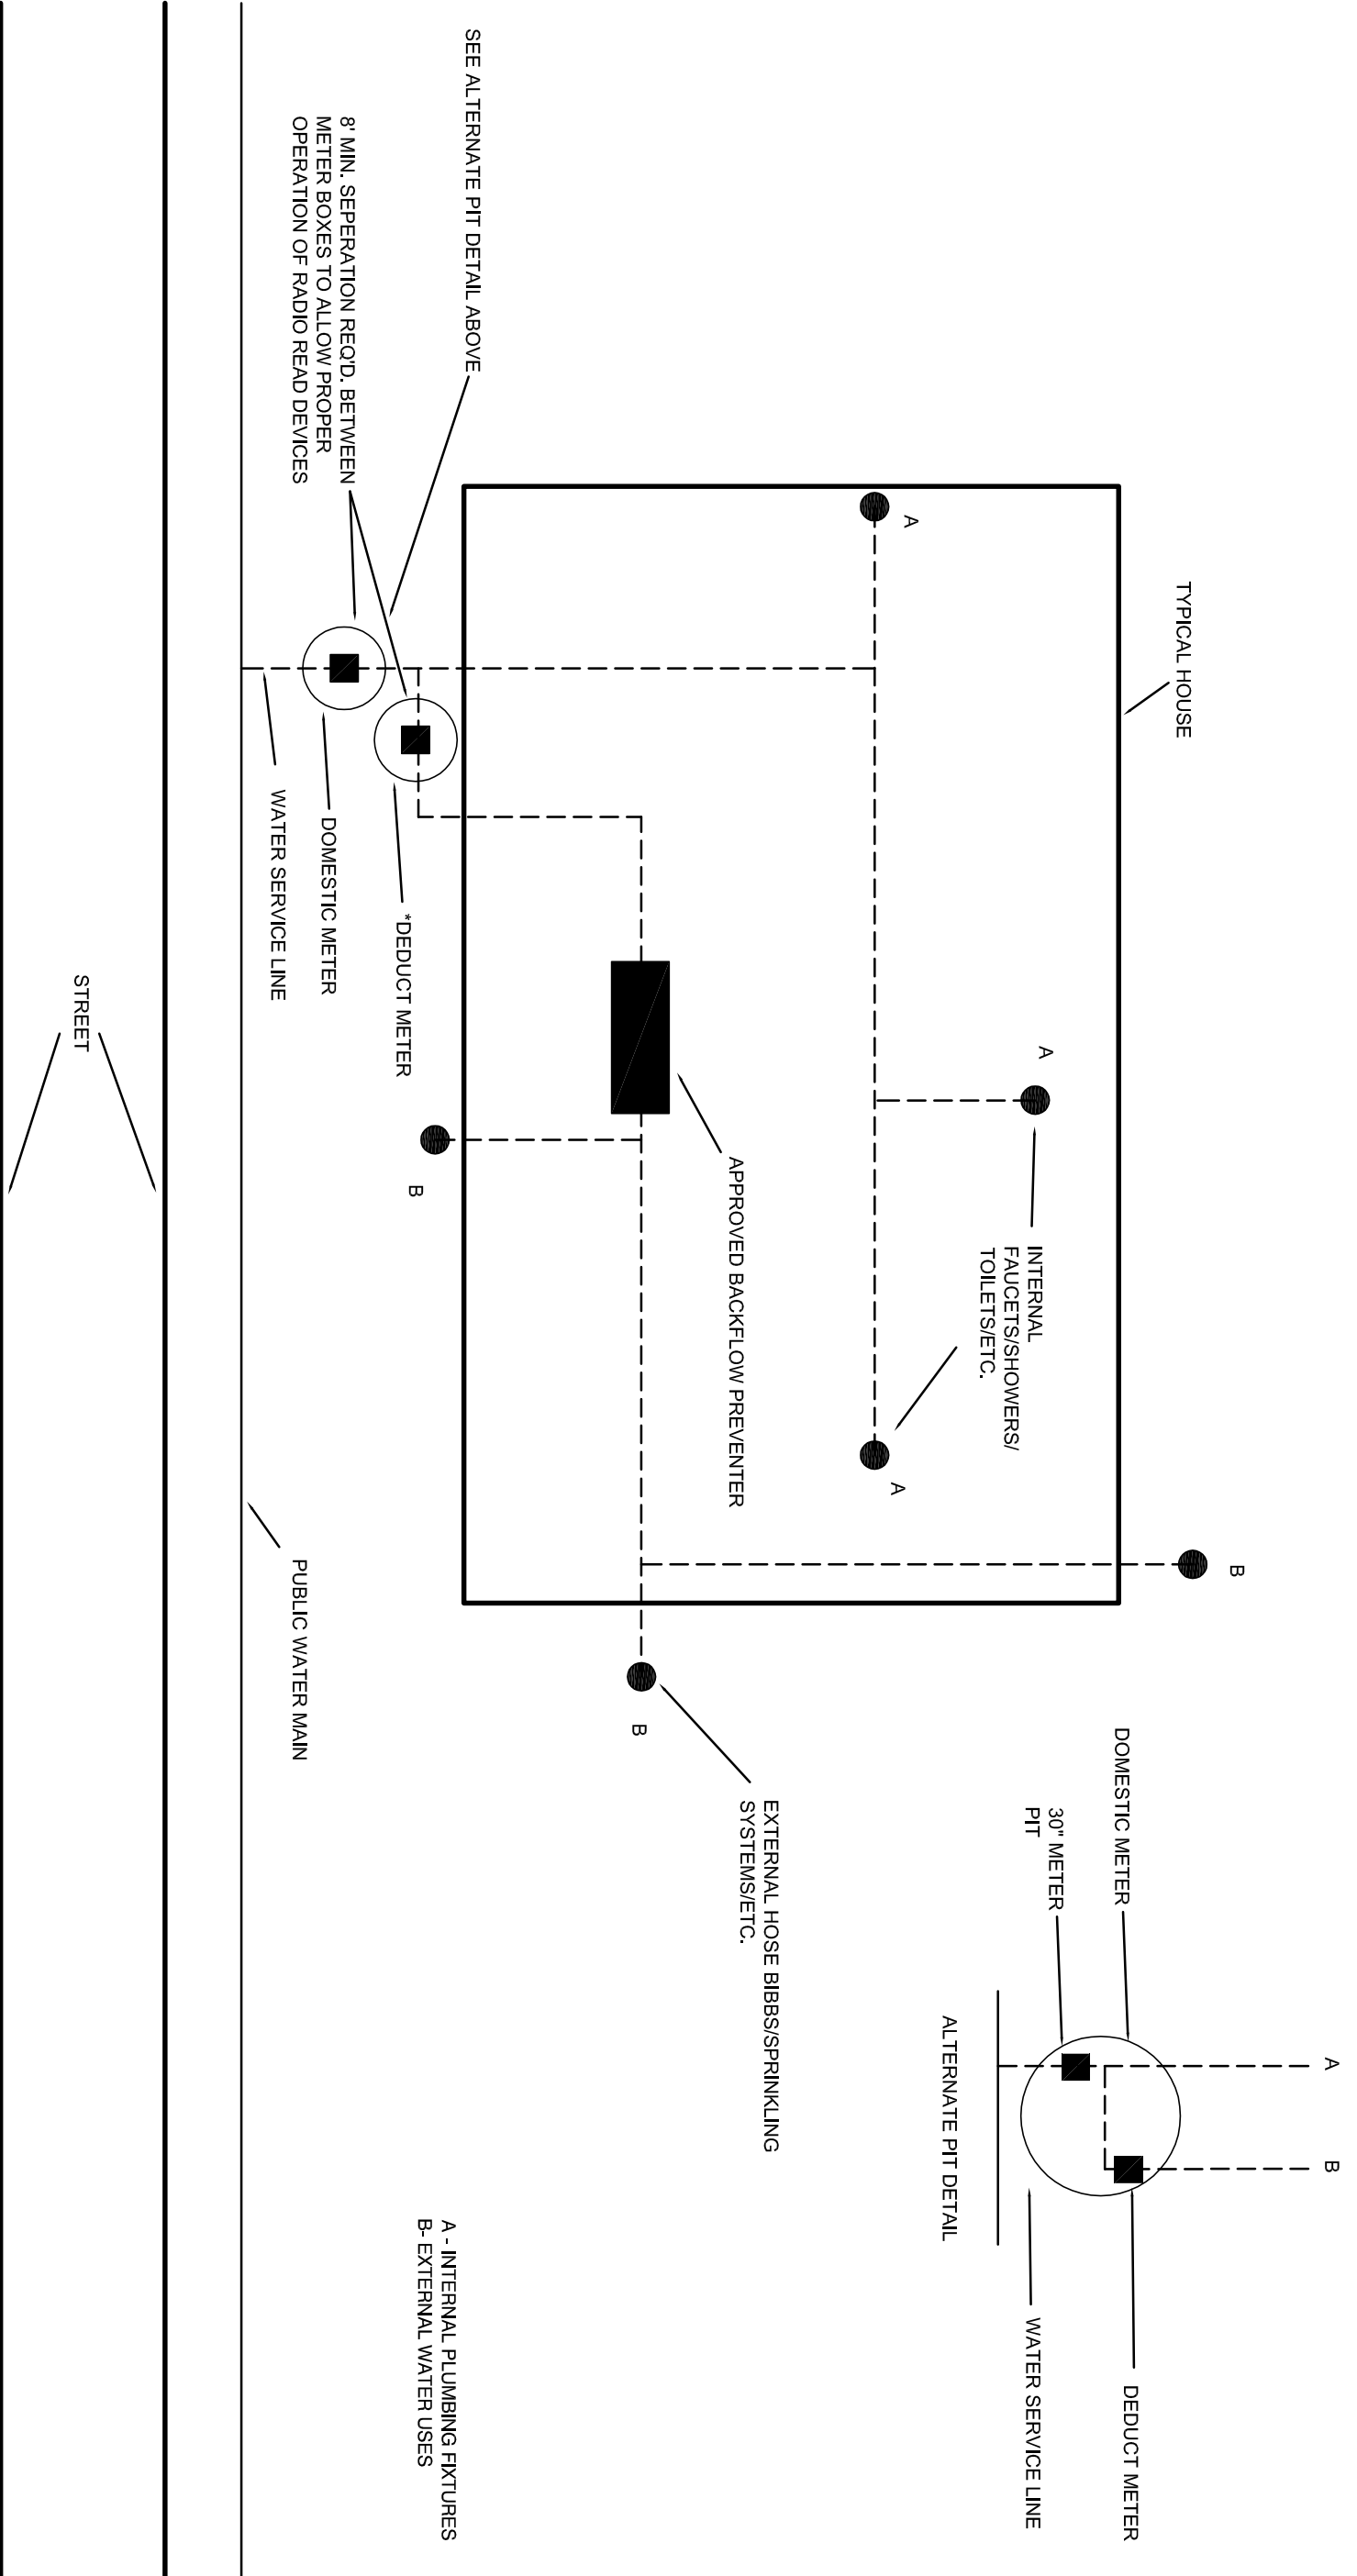

OUTSIDE DEDUCT METER

OUTSIDE DEDUCT METER

BUTLER COUNTY DEPARTMENT OF ENVIRONMENTAL SERVICES

130 HIGH STREET
 HAMILTON, OH 45011
 TELEPHONE: 513-887-3066
 FAX: 513-887-3777