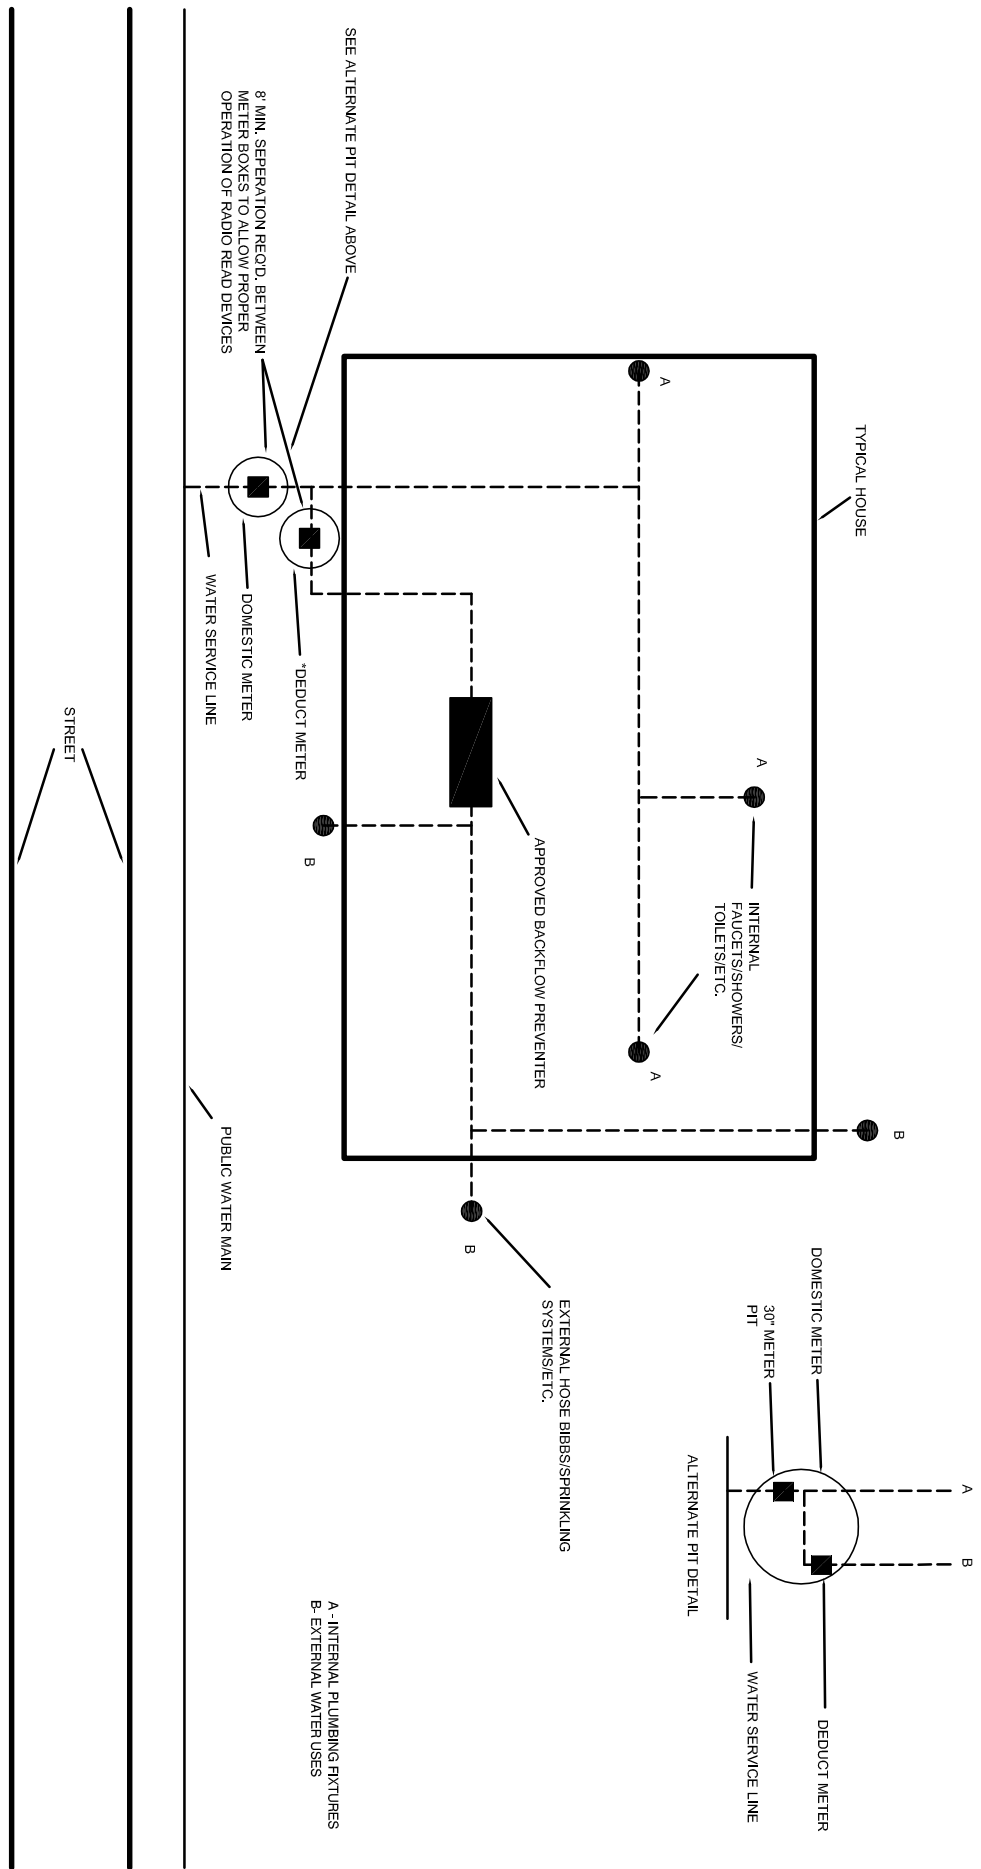

OUTSIDE DEDUCT METER

OUTSIDE DEDUCT METER

BUTLER COUNTY
WATER AND SEWER
130 HIGH STREET
HAMILTON, OH 45011
TELEPHONE: 513-887-3066
FAX: 513-887-3777